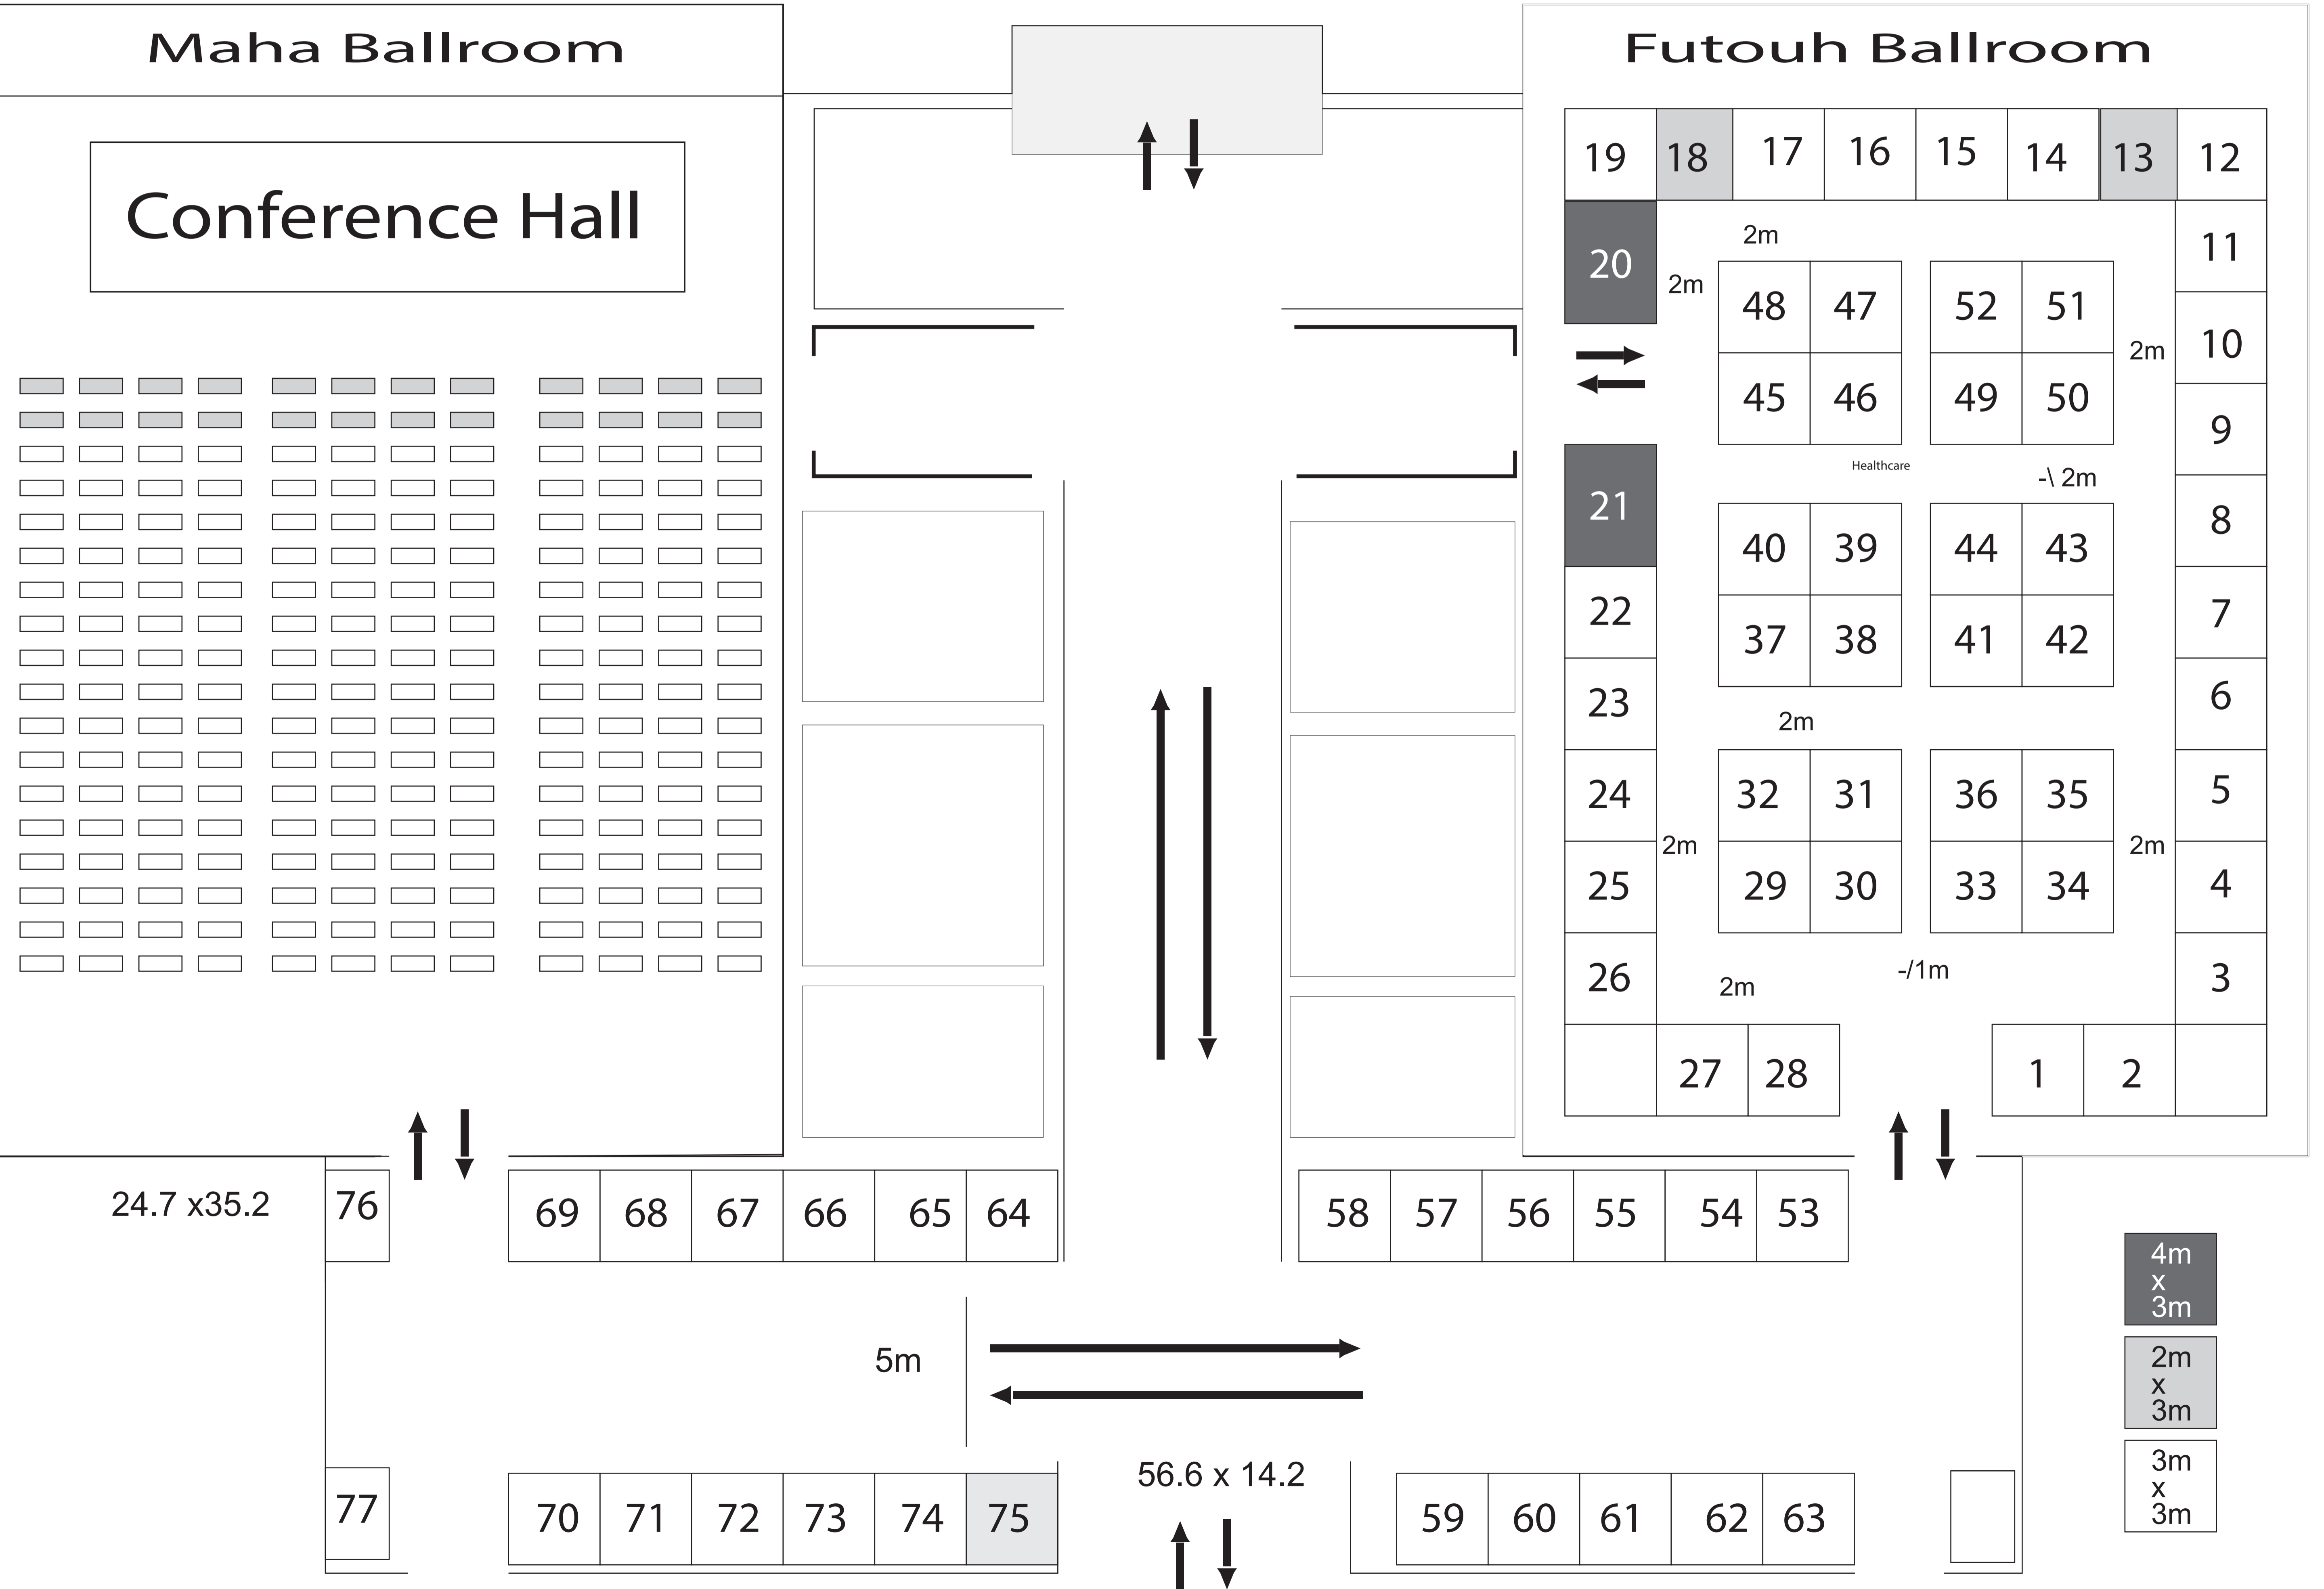

The Regency Hotel

Floorplan

Maha Ballroom

Futouh Ballroom

Conference Hall

24.7 x 35.2

76

69 68 67 66 65 64

58 57 56 55 54 53

5m

56.6 x 14.2

77

70 71 72 73 74 75

59 60 61 62 63

4m
x
3m

2m
x
3m

3m
x
3m